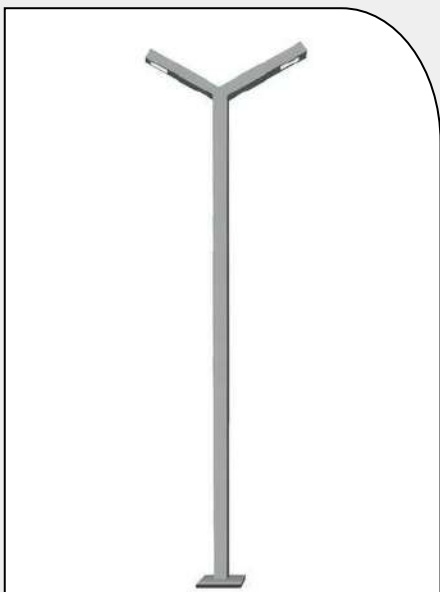

LED Wattage: *36W, 50W, 72W & 100W*

Colour: *4000K / IP65*

SPPL MDP - 112

50W LED Modern Pole Light

Body Material: *MS / GI*

Pole Dia: *100mm x 100mm*

Height: *3000 mm to 6000 mm*

LED Wattage: *36W, 50W, 72W & 100W*

Colour: *4000K / IP65*

SPPL MDP - 113

50W LED Modern Pole Light

Body Material: *MS / GI*

Pole Dia: *100mm x 100mm*

Height: *3000 mm to 6000 mm*

LED Wattage: *36W, 50W, 72W & 100W*

Colour: *4000K / IP65*

SPPL MDP - 114

50W LED Modern Pole Light

Body Material: *MS / GI*

Pole Dia: *100mm x 100mm*

Height: *3000 mm to 6000 mm*

LED Wattage: *36W, 50W, 72W & 100W*

Colour: *4000K | IP65*

SPPL MDP - 115

50W LED Modern Pole Light

Body Material: *MS / GI*

Pole Dia: *100mm x 100mm*

Height: *3000 mm to 6000 mm*

LED Wattage: *36W, 50W, 72W & 100W*

Colour: *4000K | IP65*

SPPL MDP - 116

50W LED Modern Pole Light