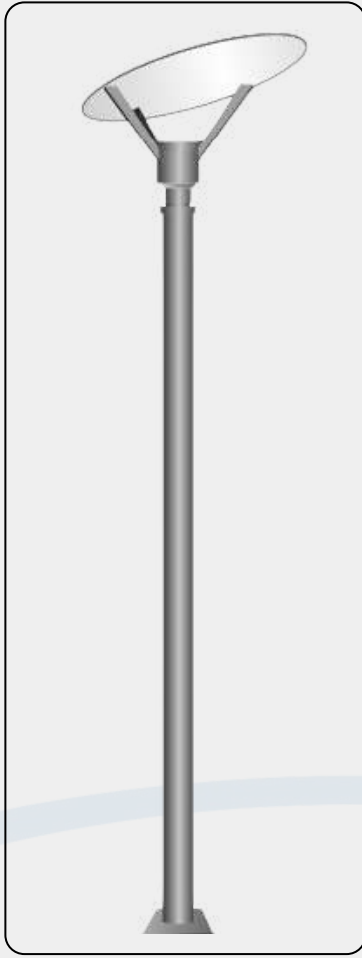

MODERN POLE DESIGNS

+91 78198 15093
www.shaktipoles.com
Info@shaktipoles.com

c m m mt l p
i i

SPPL MDP - 111

50W LED Modern Pole Light

Body Material: *MS / GI*

Pole Dia: *100mm x 100mm*

Height: *3000 mm to 6000 mm*

LED Wattage: *36W, 50W, 72W & 100W*

Colour: *4000K / IP65*

SPPL MDP - 112

50W LED Modern Pole Light

Body Material: *MS / GI*

Pole Dia: *100mm x 100mm*

Height: *3000 mm to 6000 mm*

LED Wattage: *36W, 50W, 72W & 100W*

Colour: *4000K / IP65*

SPPL MDP - 113

50W LED Modern Pole Light

Body Material: *MS / GI*

Pole Dia: *100mm x 100mm*

Height: *3000 mm to 6000 mm*

LED Wattage: *36W, 50W, 72W & 100W*

Colour: *4000K / IP65*

50W LED Modern Pole Light

Body Material: *MS / GI*

Pole Dia: *100mm x 100mm*

Height: *3000 mm to 6000 mm*

LED Wattage: *36W, 50W, 72W & 100W*

Colour: *4000K | IP65*

SPPL MDP - 116

50W LED Modern Pole Light