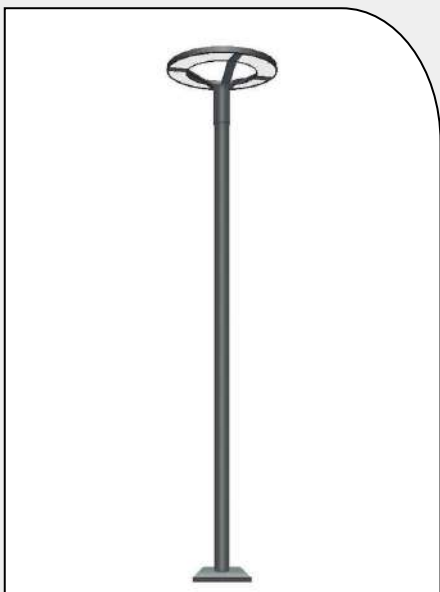

SPPL MDP - 114

50W LED Modern Pole Light

Body Material: *MS / GI*

Pole Dia: *100mm x 100mm*

Height: *3000 mm to 6000 mm*

LED Wattage: *36W, 50W, 72W & 100W*

Colour: *4000K | IP65*

SPPL MDP - 115

50W LED Modern Pole Light

Body Material: *MS / GI*

Pole Dia: *100mm x 100mm*

Height: *3000 mm to 6000 mm*

LED Wattage: *36W, 50W, 72W & 100W*

Colour: *4000K | IP65*

SPPL MDP - 116

50W LED Modern Pole Light

Body Material: *MS / GI*

Pole Dia: *60mm to 114.3mm*

Height: *3000 mm to 6000 mm*

LED Wattage: *30W, 50W, 75W & 100W*

Colour: *4000K | IP65*

SPPL MDP - 117

50W LED Modern Pole Light

Body Material: *MS / GI*

Pole Dia: *60mm to 114.3mm*

Height: *3000 mm to 6000 mm*

LED Wattage: *30W, 50W, 75W & 100W*

Colour: *4000K / IP65*

SPPL MDP - 118

50W LED Modern Pole Light

Body Material: *MS / GI*

Height: *2400 mm to 3500 mm*