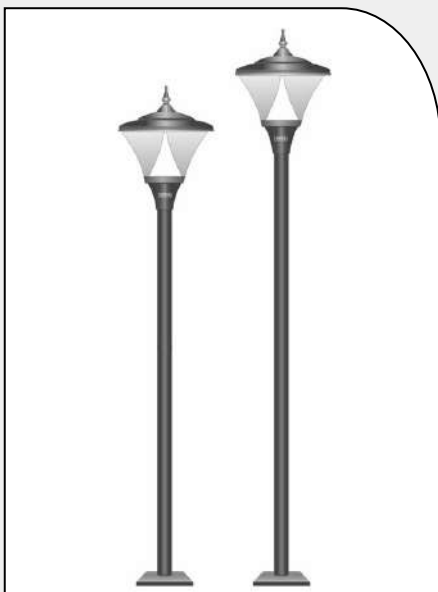

SPPL MDP - 122

50W LED Modern Pole Light
Body Material: *MS / GI*
Pole Dia: *60 mm*
Height: *2400 mm to 4000 mm*
LED Wattage: *50W*
Colour: *4000K / IP65*