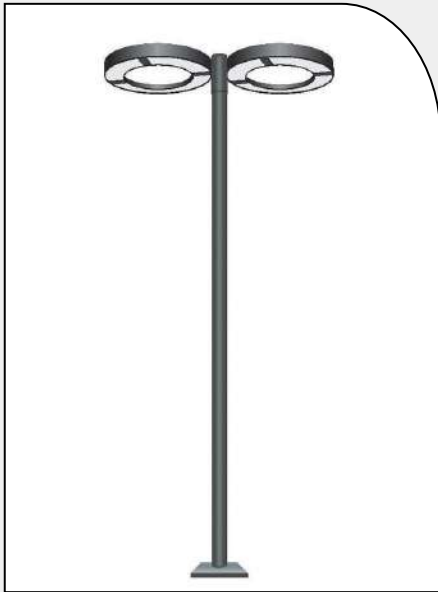

Colour: *4000K / IP65*

SPPL MDP - 113

50W LED Modern Pole Light

Body Material: *MS / GI*

Pole Dia: *100mm x 100mm*

Height: *3000 mm to 6000 mm*

LED Wattage: *36W, 50W, 72W & 100W*

Colour: *4000K / IP65*

SPPL MDP - 114

50W LED Modern Pole Light

Body Material: *MS / GI*

Pole Dia: *100mm x 100mm*

Height: *3000 mm to 6000 mm*

LED Wattage: *36W, 50W, 72W & 100W*

Colour: *4000K | IP65*

SPPL MDP - 115

50W LED Modern Pole Light

Body Material: *MS / GI*

Pole Dia: *100mm x 100mm*

Height: *3000 mm to 6000 mm*

LED Wattage: *36W, 50W, 72W & 100W*

Colour: *4000K | IP65*

SPPL MDP - 116

50W LED Modern Pole Light

Body Material: *MS / GI*

Pole Dia: *60mm to 114.3mm*

Height: *3000 mm to 6000 mm*

LED Wattage: *30W, 50W, 75W & 100W*

Colour: *4000K | IP65*

SPPL MDP - 117

50W LED Modern Pole Light

Body Material: *MS / GI*